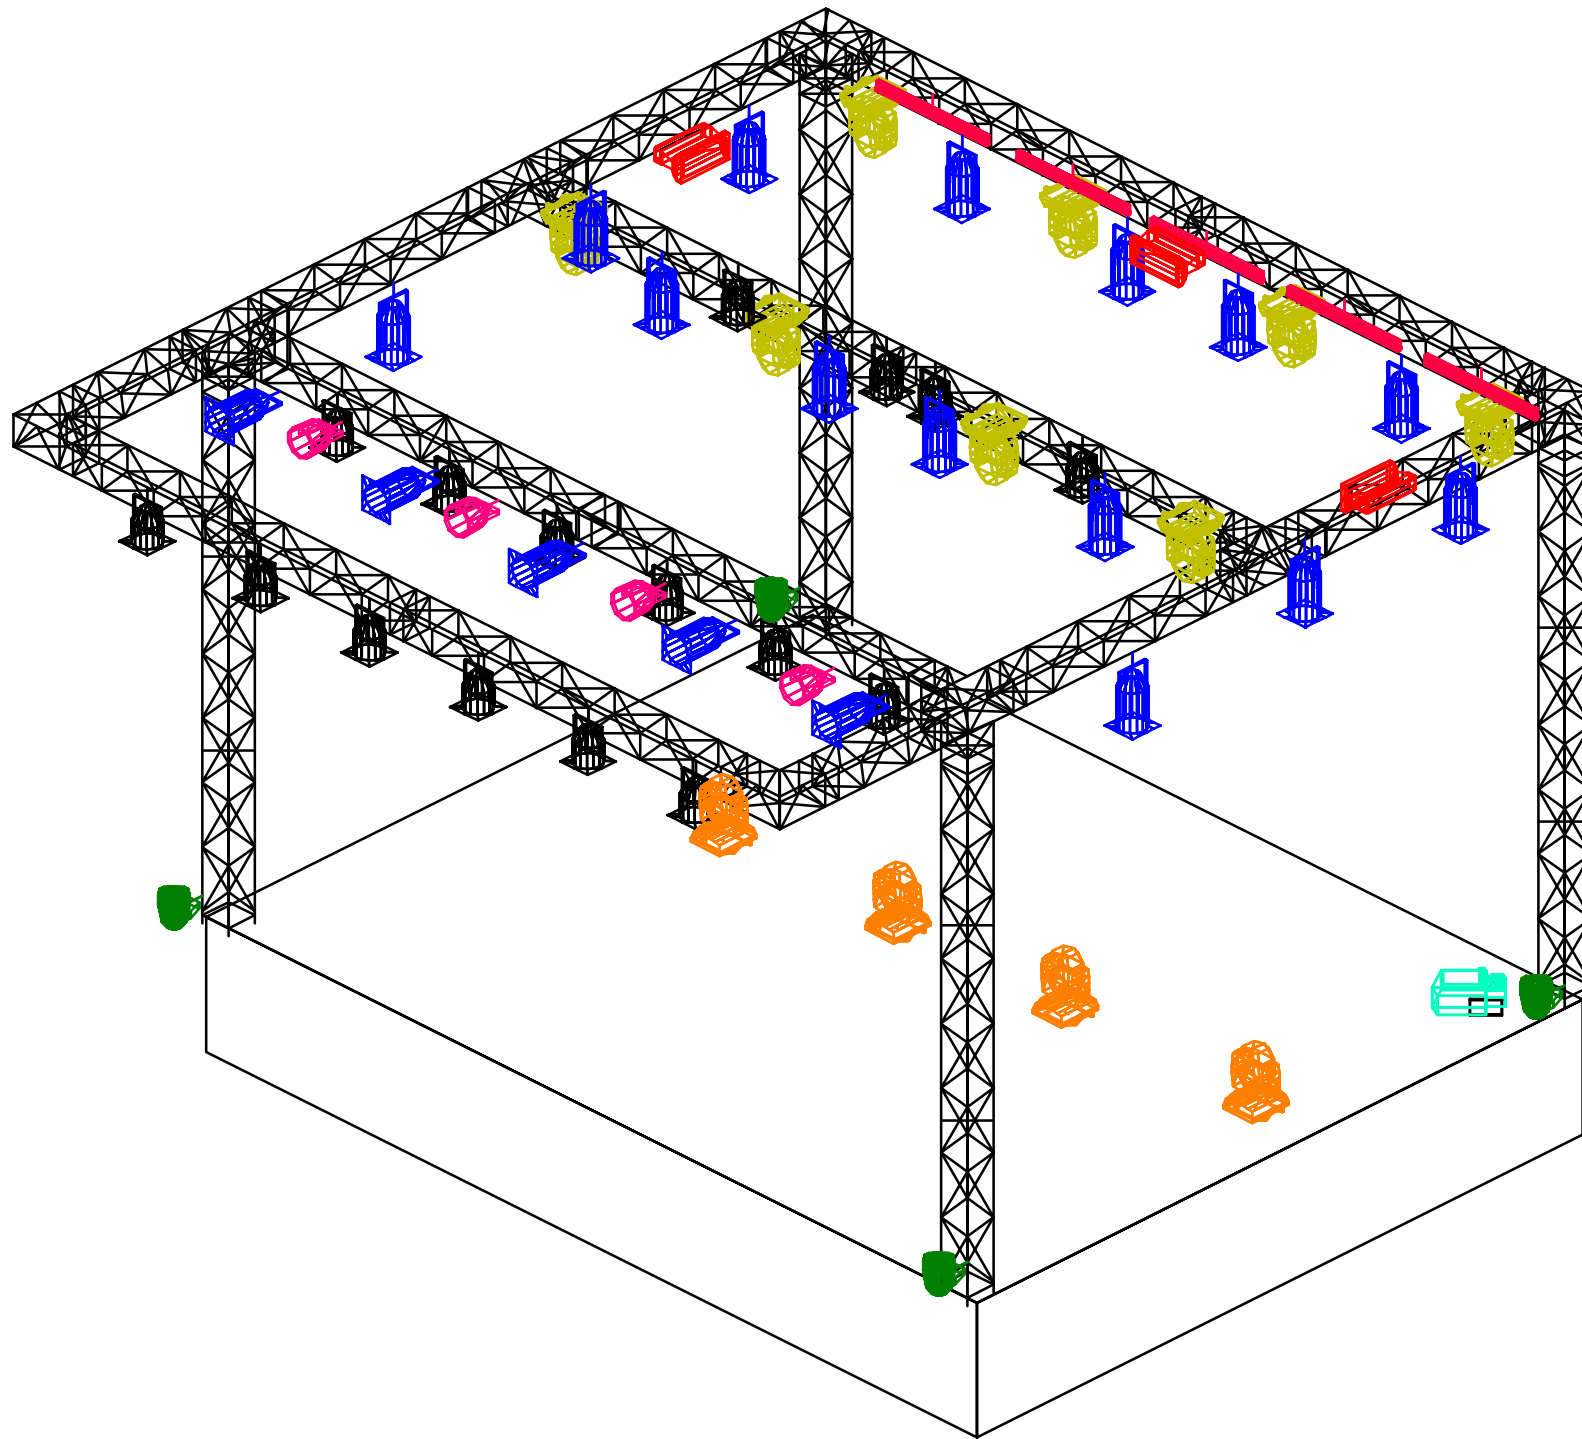

AUDIENCE

Legend

Symbol **Name** **Count**

Beam 7R

8

Led Beam Floor

4

Led Par RGBW

19

Led Bars

5

Strobe

3

Led Truss RGB

4

PAR64